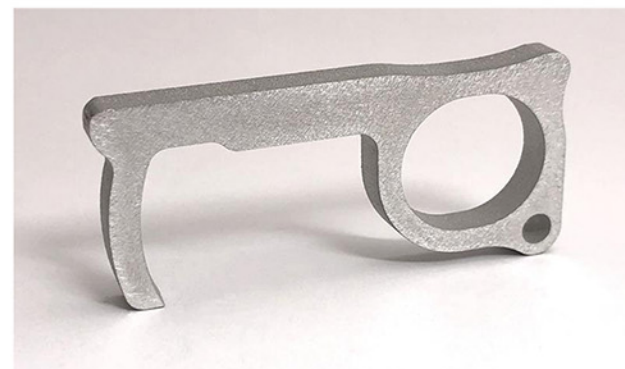

Copper & Zinc NoTouch Key Chain

Three styles to choose from. Delivery 3 to 4 weeks.

Ergonomic design makes it easy to open doors, press buttons and pull doors without touching surfaces.

ZINC	250	500	1,000	2,500	5,000	10,000	25,000
	\$6.35	\$3.90	\$3.20	\$2.40	\$2.20	\$2.10	\$2.00
COPPER	250	500	1,000	2,500	5,000	10,000	25,000
	\$7.55	\$6.30	\$4.95	\$4.00	\$3.70	\$3.55	\$3.40

Logo is Laser Engraved. No Set Up Fee. Comes with a 1" Round Split Ring. Retractable carabiner also available at an additional charge.